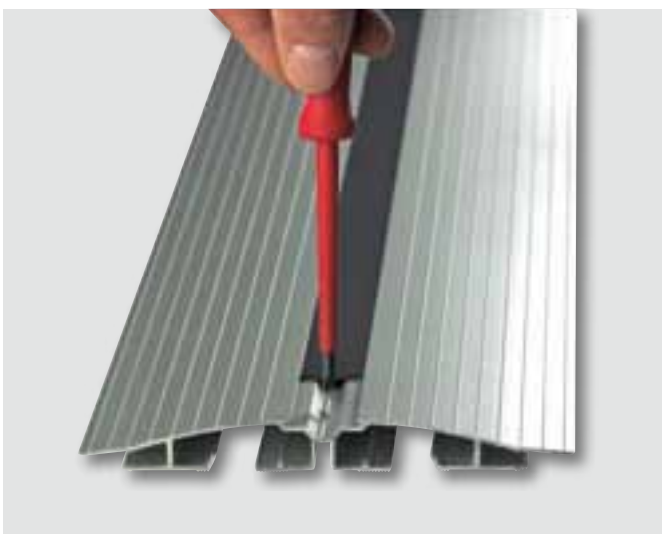

EVOline® CableManagement

EVoline® CordTrack

Robust profile for cable distribution to be fastened to the floor. Simple access by removable cover. Separate cable channels for power and data.

EVoline® CordTrack Distributor

for CordTrack Profile. Four directions simultaneously or as connection for EVoline® WireLane.

EVoline® Bridge

Solid Aluminium. Screw or glue fixing on all types of flooring. Cables channeled. Separate power and data sections. Dangers of tripping reduced. Durable quality. Resistant to UV. Made to measure on request.

Innovative solutions for problems familiar to everyone.

EVOLine® CableManagement

EVOLine® WireLane

Clean cable guidance underneath table.
Simple clipping of cables in separate chambers.
Flexible, rotatable.
In Black or Grey.
Fits EVOLine® CordTrack distributor.