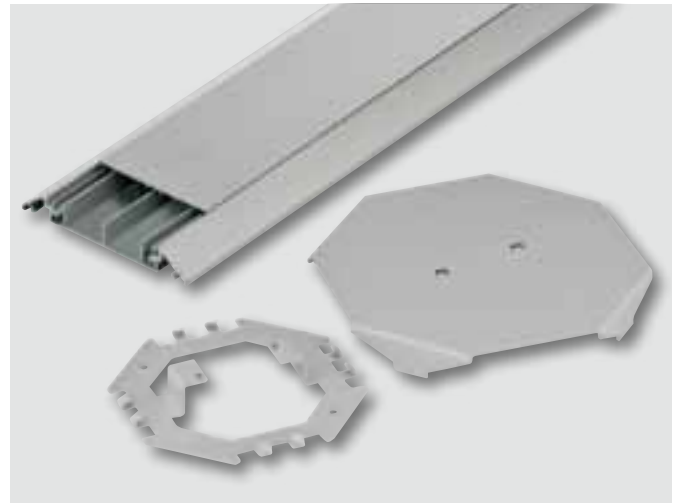

EVOline® CableManagement

EVoline® CordTrack

Robust profile for cable distribution to be fastened to the floor. Simple access by removable cover. Separate cable channels for power and data.

EVoline® CordTrack Distributor

for CordTrack Profile. Four directions simultaneously or as connection for EVoline® WireLane.

EVoline® Bridge

Solid Aluminium. Screw or glue fixing on all types of flooring. Cables channeled. Separate power and data sections. Dangers of tripping reduced. Durable quality. Resistant to UV. Made to measure on request.

Innovative solutions for problems familiar to everyone.

EVOLine® CableManagement

EVOLine® WireLane

Clean cable guidance underneath table.
Simple clipping of cables in separate chambers.
Flexible, rotatable.
In Black or Grey.
Fits EVOLine® CordTrack distributor.