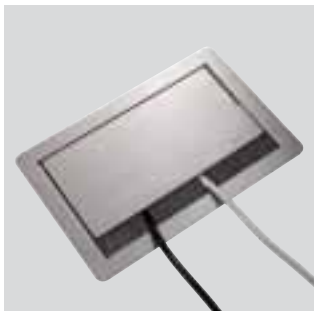

EVOline® FlipTop

The principle.

Timeless design in solid
Stainless Steel.
International modules
power, data and multimedia,

freely customisable.
Connection opening
alternative as a brush
against dust or as

a rubber lip against moisture
(as EVOLine® FlipTop
Cuisine).

FlipTop Data
with brush

FlipTop Cuisine
with rubber lip

FlipTop SMALL
Mounting dimensions:
A = L x W 185 mm 157 mm
B = max. 19-35 mm

FlipTop MEDIUM
Mounting dimensions:
A = L x W 235 mm 157 mm
B = max. 19-50 mm

FlipTop LARGE
Mounting dimensions:
A = L x W 335 mm 157 mm
B = max. 19-50 mm

EVOLine® FlipTop

Closing resistance of the cover adjustable.

Retrofit installation at any time.

Installation flush with the desktop.

The smart alternative for offices, kitchens and hotels.

Surface variations

Stainless Steel
brushed

Black
RAL 9005

White
RAL 9010

EVOLine® FlipTop Individual

Just choose the modules and the configuration!

With the modular design of EVOLine® FlipTop you have the opportunity to customise your model the way you wish.