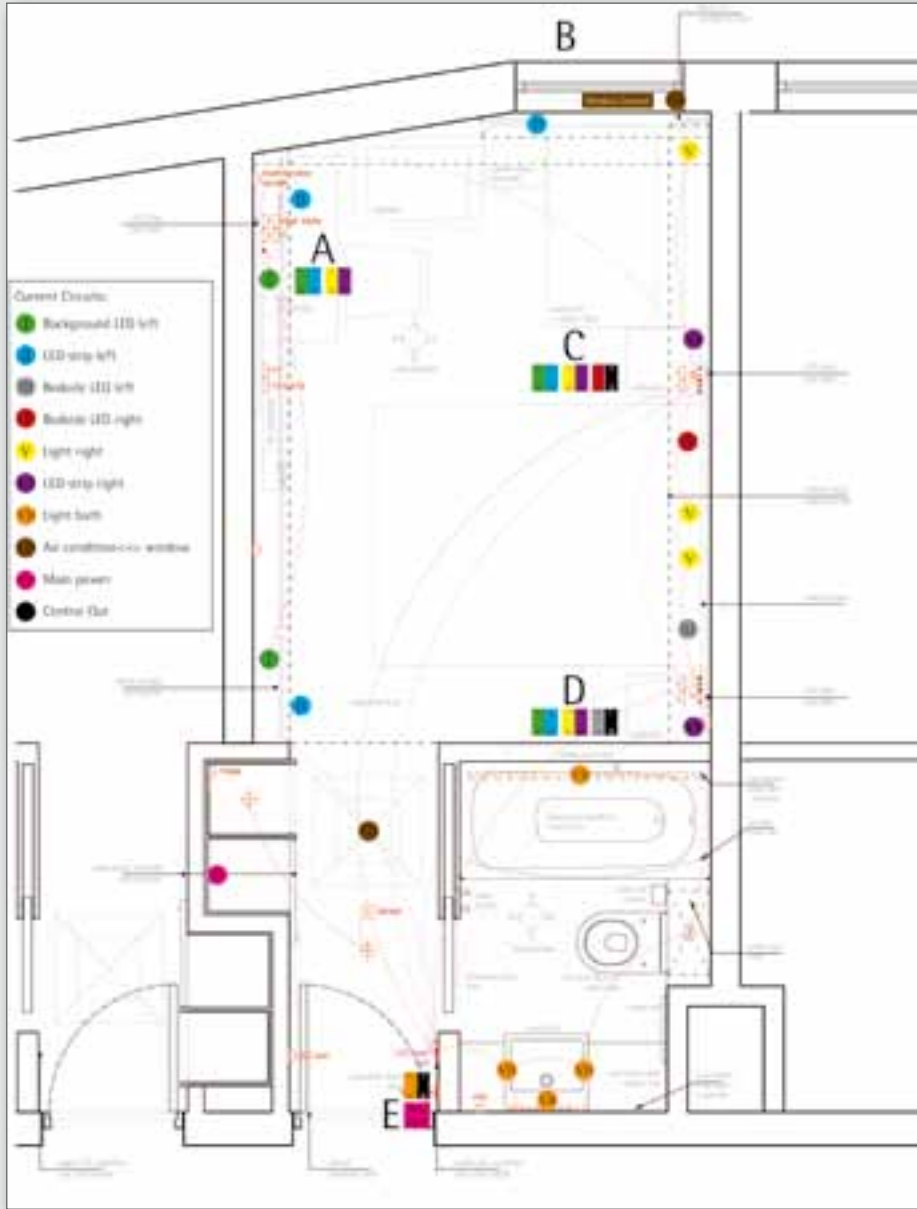

Do without cables.
Minimise effort.
Avoid rubble.
Save more than 30 % costs.
Work environmentally
conscious.

Schulte Elektrotechnik
assists with planning
and realisation.
Simply ask us.

Planning example:
Using a floor plan to show an electrical installation with
wireless technology for a hotel room in London.