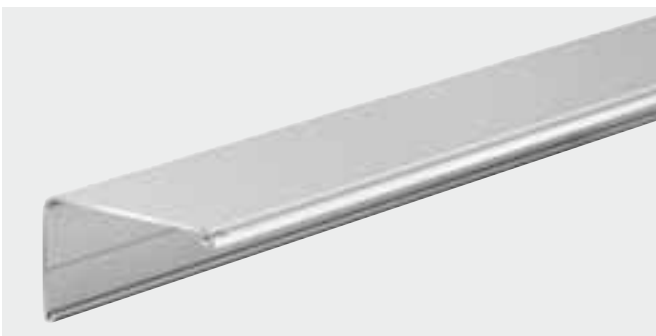

EVoline® V-Dock

The application.

Variable length, suitable to fit into your furniture.

The unusual.

Integrated lighting that sets visual highlights.
See page 146 -147

Profile holder / Right Angular

for V-Dock.

Length : Standard 100 mm
(9331 1850 0000)

or

length of the whole profile
(9331 0610 0000)