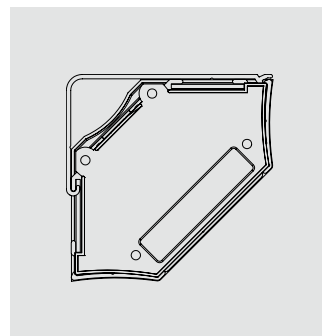

## The application.

Variable length, suitable to fit into your furniture.

### Profile holder / Right Angular

for V-Dock.

Length : Standard 100 mm  
(9331 1850 0000)

or

length of the whole profile  
(9331 0610 0000)