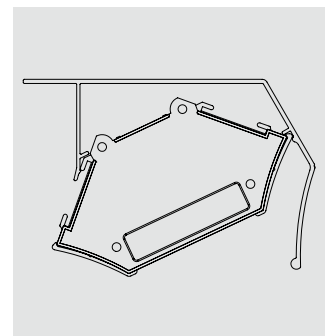

Technical changes
reserved.